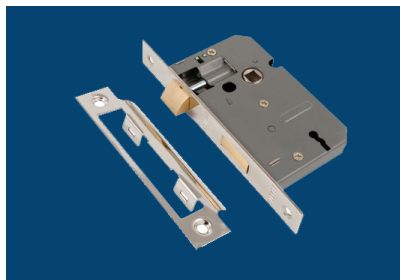

instock

The Ironmongery Experts

Fire Brigade Locks & NKS

National Key Scheme and Fire Brigade Locks

The National Key Scheme locks/padlocks can only be operated by using special NKS or Radar keys. Disabled people in possession of such a key will have independent access to public toilets locked by this and similar NKS locks throughout the country. FB Locks and keys are carried by the London Fire Brigade and are used on doors and cupboards leading to access risers, cleaning cupboards, electrical and gas meters and anywhere where emergency access may be required.

Locks

Code	Description
NKS500	NKS Reversible Lock Set
NKS300	NKS Key to Operate
NKS100	NKS Padlock Red
NKS300	NKS Key to Operate
NKS100C	NKS Padlock with Chain
NKS150	NKS Hasp & Staple
NKS200	NKS Oval Padbolt

London Fire Brigade FB Locks. These FB locks are operated by FB keys which are carried by the London Fire Brigade. These locks are used on doors and cupboards leading to access risers, cleaning cupboards, electrical and gas meters and anywhere emergency access may be required.

FB1M	FB1M Mortice Lock
FB2M	FB2M Mortice Lock
FB4M	FB4M Slam Lock Universal
FB1R	FB1 Rim Lock Universal
FB2R	FB2 Rim Lock Universal
FB1	FB 50mm Padlock Zinc Plated
FB1C	FB Padlock with 400mm Chain
FB11	FB11 76mm Padlock Zinc Plated
FB11C	FB11 76mm Padlock Zinc Plated with 500mm Chain
FB14	FB14 Yellow Padlock 76mm
FB14C	FB14 Yellow Padlock 76mm with 550mm Chain
FB1KEY	FB1 Key to be used with the FB1 Padlock
FB11KEY	FB11 Key to be used with the FB11 Padlock
FB14KEY	FB14 Key to be used with the FB14 Padlock
FB1MK	FB1MK Key to be used with the FB1 Mortice Lock
FB1MKL	FB1 Long Reach Key to be used with the FB1 Mortice Lock