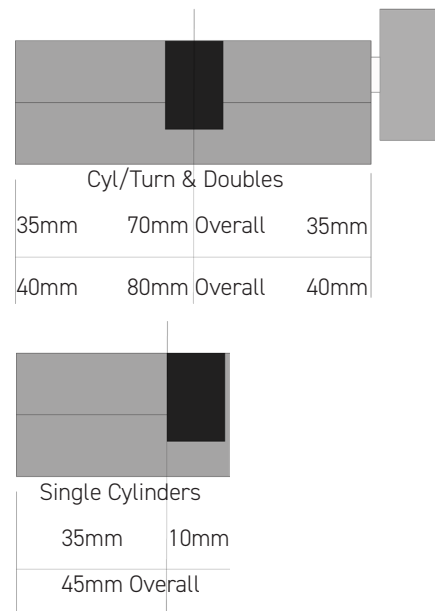

Standard Euro Profile Cylinders to differ

Item	Description
70401	70mm Euro Profile Cylinder/Turn SCP
70402	80mm Euro Profile Cylinder/Turn SCP
70403	70mm Double Euro Cylinder SCP
70404	80mm Double Euro Cylinder SCP
70408	100mm Double Euro Cylinder 45/55 Split SCP
70409	95mm Double Euro Cylinder 45/50 Split SCP
70410	100mm Double Euro Cylinder 40/60 Split SCP
70411	80mm Double Euro Cylinder 35/45 Split SCP
70405	45mm Single Euro Cylinder SCP
70406	Rim Cylinder SCP
70407	Rim Cylinder Polished Brass

Cylinder Measurement

Clam Packed Selection

Item	Description
J73401	70mm Euro Profile Cylinder/Turn SCP Sub 1
J73403	70mm Double Euro Cylinder SCP
J73406	Rim Cylinder SCP
J73407	Rim Cylinder Polished Brass

Sub Suite 2

70441 Sub 2 Master Key

Item	Description
70442	70mm Euro Profile Cylinder/Turn SCP Sub 2
70443	80mm Euro Profile Cylinder/Turn SCP Sub 2
70444	70mm Double Euro Cylinder SCP Sub 2
70445	80mm Double Euro Cylinder SCP Sub 2
70446	45mm Single Euro Cylinder SCP Sub 2