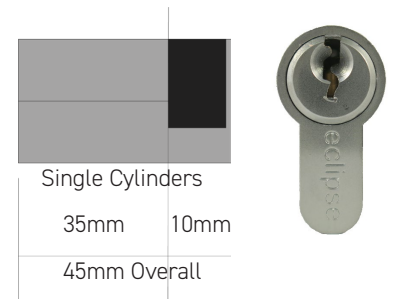

Oval Profile Cylinders

Item	Description
70412	70mm Oval Profile Cylinder/Turn SCP
70413	70mm Double Oval Cylinder SCP
70414	45mm Single Oval Cylinder SCP

Keyed to Pass Euro Cylinders

Item	Description
70415	70mm Euro Profile Cylinder/Turn SCP
70416	70mm Double Euro Cylinder SCP
70417	45mm Single Euro Cylinder SCP

The above three cylinders are all keyed alike to each other(keyed to pass). Each cylinder has 3 keys.

Eclipse Master Key Stock Suite

The Eclipse Master Key Stock suite is an economic restricted suite of euro profile cylinders. With 3 sub suites and a range of the most commonly used cylinders. The cylinders offer all the same features as the Eclipse Security Cylinders;

- 6 Pin
- Anti Drill
- Anti Panic (double cylinders)
- Anti Bump
- Snap Secure
- Easy Grip Turn
- Supplied with 3 keys per cylinder
- Key Blanks Available

Cylinder Measurement

Cyl/Turn & Doubles
 35mm 70mm Overall 35mm
 40mm 80mm Overall 40mm

Single Cylinders
 35mm 10mm
 45mm Overall

Item	Description
70418	70mm Euro Profile Cylinder/Turn SCP GMK
70419	80mm Euro Profile Cylinder/Turn SCP GMK
70420	70mm Double Euro Cylinder SCP GMK
70421	80mm Double Euro Cylinder SCP GMK
70422	45mm Single Euro Cylinder SCP GMK
70423	Rim Cylinder SCP GMK
70424	Rim Cylinder Common to SCP GMK