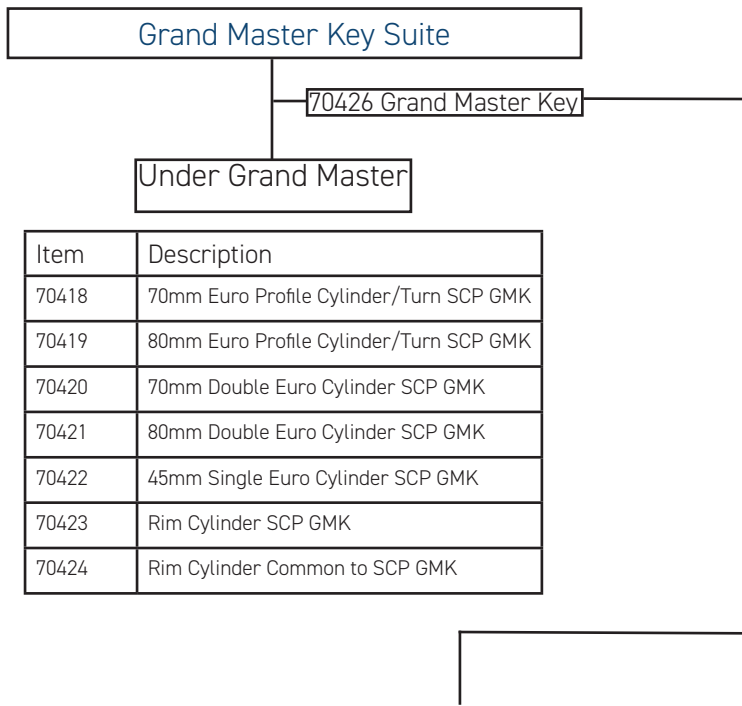

- 6 Pin
- Anti Drill
- Anti Panic (double cylinders)
- Anti Bump
- Snap Secure
- Easy Grip Turn
- Supplied with 3 keys per cylinder
- Key Blanks Available

Cylinder Measurement

Cyl/Turn & Doubles
 35mm 70mm Overall 35mm
 40mm 80mm Overall 40mm

Single Cylinders
 35mm 10mm
 45mm Overall

Item	Description
70418	70mm Euro Profile Cylinder/Turn SCP GMK
70419	80mm Euro Profile Cylinder/Turn SCP GMK
70420	70mm Double Euro Cylinder SCP GMK
70421	80mm Double Euro Cylinder SCP GMK
70422	45mm Single Euro Cylinder SCP GMK
70423	Rim Cylinder SCP GMK
70424	Rim Cylinder Common to SCP GMK