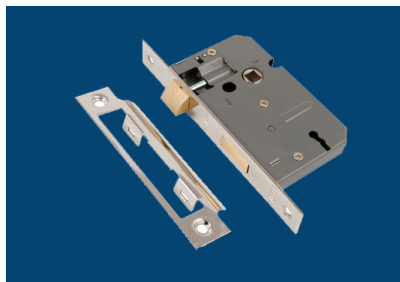

instock

The Ironmongery Experts

Cylinders & Master Keying

Eclipse Security Cylinders

- Specification
- 6 Pin
- Anti Drill
- Anti Panic (double cylinders)
- Anti Bump
- Snap Secure
- Easy Grip Turn
- Supplied with 3 keys per cylinder
- Key Blanks Available

Standard Euro Profile Cylinders to differ

Item	Description
70401	70mm Euro Profile Cylinder/Turn SCP
70402	80mm Euro Profile Cylinder/Turn SCP
70403	70mm Double Euro Cylinder SCP
70404	80mm Double Euro Cylinder SCP
70408	100mm Double Euro Cylinder 45/55 Split SCP
70409	95mm Double Euro Cylinder 45/50 Split SCP
70410	100mm Double Euro Cylinder 40/60 Split SCP
70411	80mm Double Euro Cylinder 35/45 Split SCP
70405	45mm Single Euro Cylinder SCP
70406	Rim Cylinder SCP
70407	Rim Cylinder Polished Brass

Cylinder Measurement

Clam Packed Selection

Item	Description
J73401	70mm Euro Profile Cylinder/Turn SCP Sub 1
J73403	70mm Double Euro Cylinder SCP
J73406	Rim Cylinder SCP
J73407	Rim Cylinder Polished Brass

- 6 Pin
- Anti Drill
- Anti Panic (double cylinders)
- Anti Bump
- Snap Secure
- Easy Grip Turn
- Supplied with 3 keys per cylinder
- Key Blanks Available

Cylinder Measurement

Cyl/Turn & Doubles
 35mm 70mm Overall 35mm
 40mm 80mm Overall 40mm